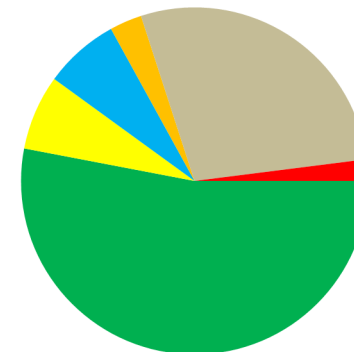

API Subgroup Performance - 2012 API Growth

	Met Target	Growth
African American or Black		--
American Indian or Alaska Native		--
Asian	Yes	1
Filipino		--
Hispanic or Latino		--
Native Hawaiian or Pacific Islander		--
White	Yes	15
Two or More Races		--
English Learners	Yes	-11
Socioeconomically Disadvantaged		--
Students with Disabilities		--

Green = Student group met target
 Red = Student group did not meet target
 Blue = Student group is not numerically significant
 -- = Not enough students to report

CHART LEGEND:

■ SCHOOL ● DISTRICT ◆ STATE

■ American Indian or Alaska Native ■ Hispanic or Latino
 ■ Asian ■ African American or Black
 ■ Native Hawaiian or Pacific Islander ■ White
 ■ Filipino ■ Two or More Races
 ■ Not Reported

2011-12 Subgroup Enrollment