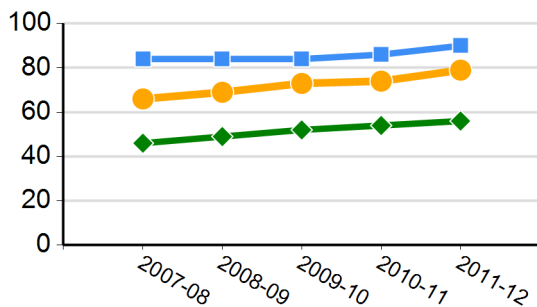

2012 Distinguished School

2011-12 School Quality Snapshot

John Green Elementary

Dublin Unified

3300 Antone Way, Dublin, CA 94568

Grades Offered: K - 5

Enrollment: 723

Charter: No

Title I Funded: No

CDS Code: 01-75093-0114579

CST English-language Arts Results
(percent proficient and above)