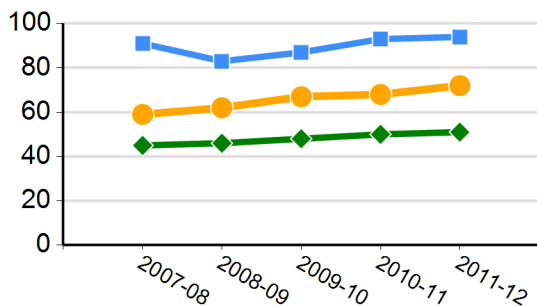

CST Mathematics Results
(percent proficient and above)