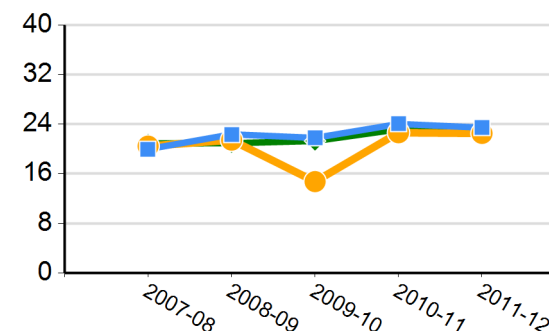

Average Class Size