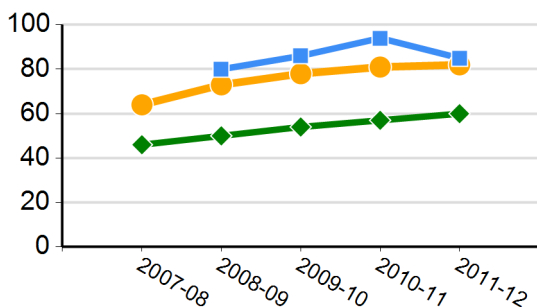

California's Academic Performance Index (API)

2012 Growth API	961
2011-12 Growth from Prior Year	9
Met Schoolwide Growth Target	Yes
All Student Groups Met Target	Yes
2011 Base API State Rank	10
2011 Base API Similar Schools Rank	4